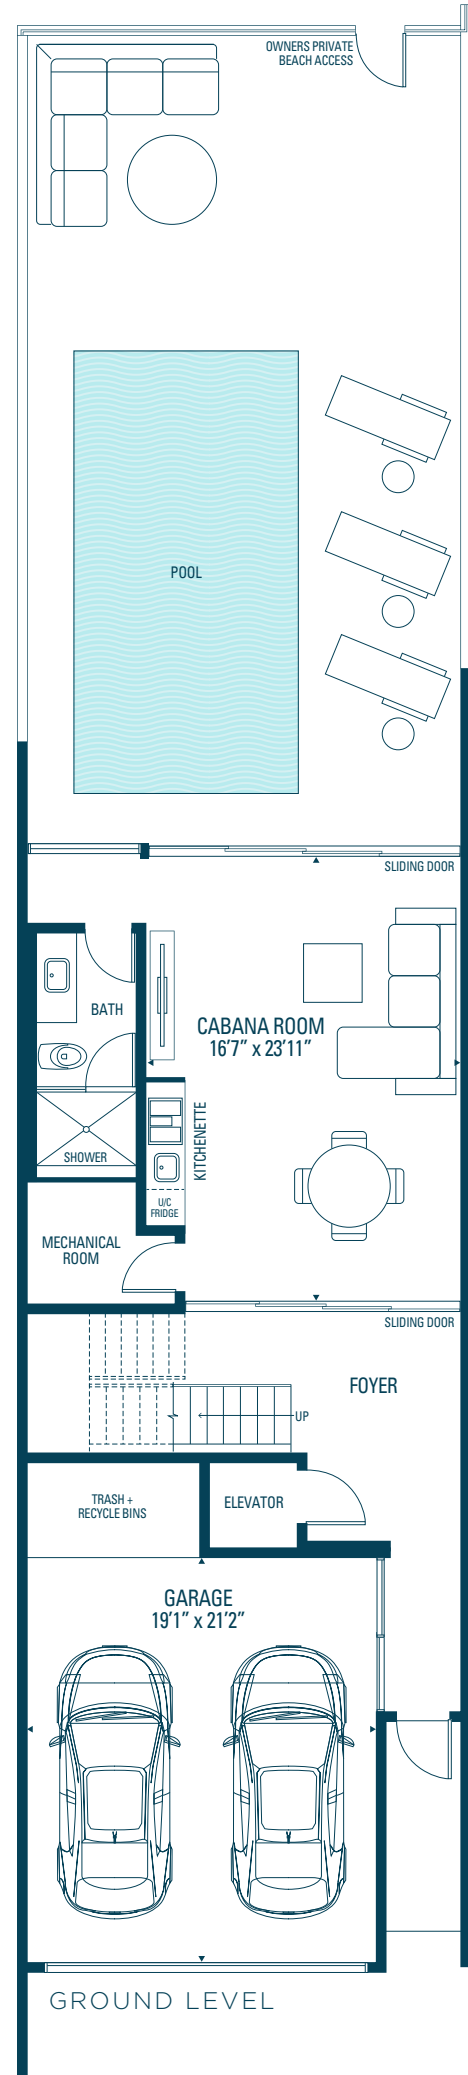

OCEAN THREE
4,048 sq. ft.