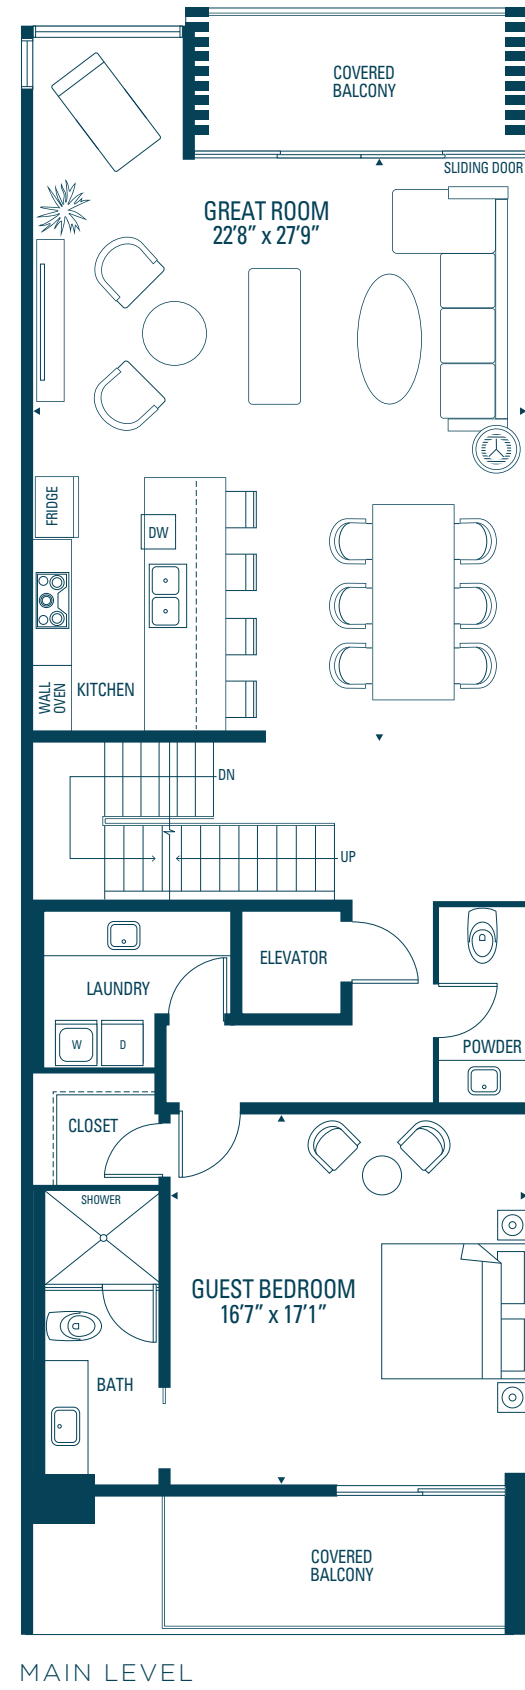

OCEAN THREE
4,048 sq. ft.