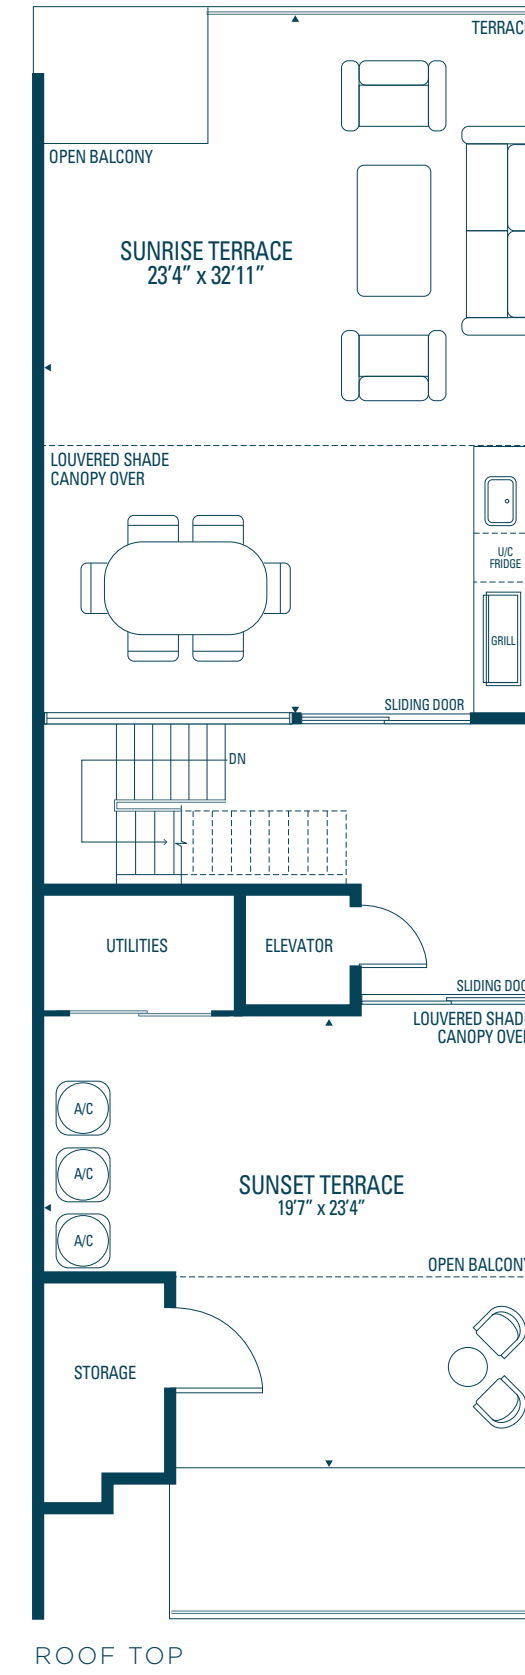

OCEAN THREE
4,048 sq. ft.