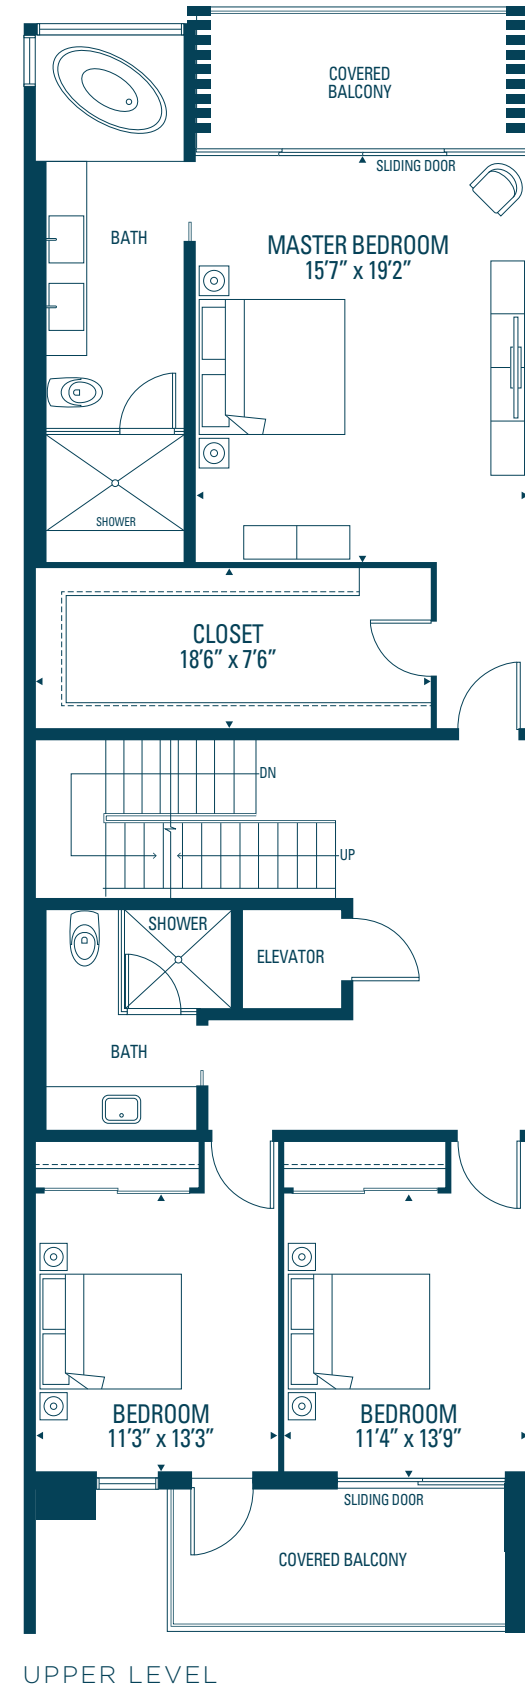

OCEAN THREE
4,048 sq. ft.